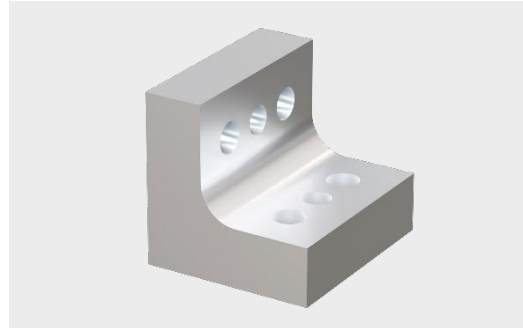

FFT *lightweight* FibreTEC Brackets

Highlights:

- FLW810008**521**
- 35mm x 35mm
- for FibreTEC Profile SW80

Basic Data

Length	35 mm
Width	35 mm
Weight	Ca. 0,16 kg
Material	EN AW-7075

Optional screw connection set

Cylinder screws	ISO4762 M6 x 25 – 10.9
Nordlock washer	NL 6
Dowel pin	ISO08735 6m6 x 18