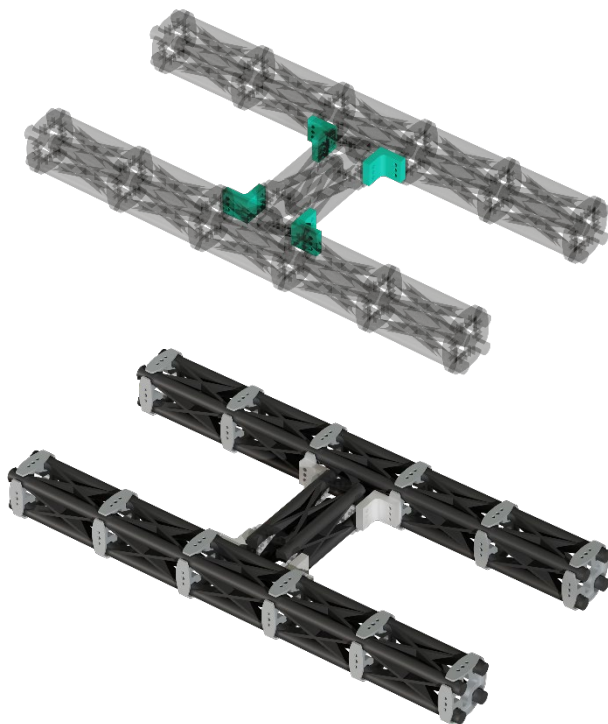

FFT *lightweight* FibreTEC Brackets

Highlights:

- FLW810008**521**
- 35mm x 35mm
- for FibreTEC Profile SW80

Basic Data

Length	35 mm
Width	35 mm
Weight	Ca. 0,16 kg
Material	EN AW-7075

Optional screw connection set

Cylinder screws	ISO4762 M6 x 25 – 10.9
Nordlock washer	NL 6
Dowel pin	ISO08735 6m6 x 18