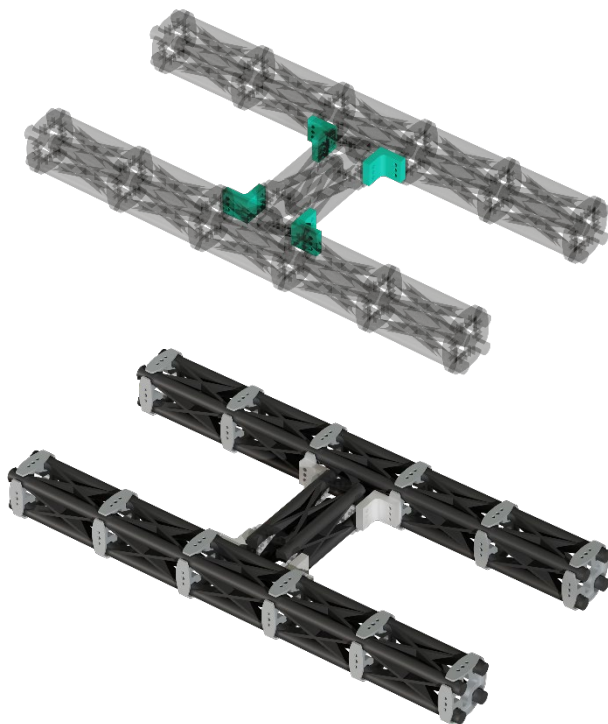

# FFT *lightweight* FibreTEC Brackets

## Highlights:

- FLW810008**523**
- 35mm x 45mm
- for FibreTEC Profile SW80

### Basic Data

|          |            |
|----------|------------|
| Length   | 35 mm      |
| Width    | 45 mm      |
| Weight   | Ca. 0,2 kg |
| Material | EN AW-7075 |