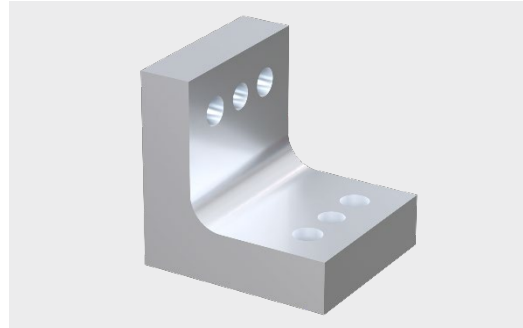

FFT *lightweight* FibreTEC Brackets

Highlights:

- FLW810008**525**
- 40mm x 40mm
- for FibreTEC Profile SW80

Basic Data

| | |
|----------|-------------|
| Length | 40 mm |
| Width | 40 mm |
| Weight | Ca. 0,12 kg |
| Material | EN AW-7075 |

Optional screw connection set

| | |
|-----------------|---------------------------|
| Cylinder screws | ISO4762 M6 x 25 – 10.9 |
| Nordlock washer | NL 6 |
| Dowel pin | ISO08735 6m6 x 18 |