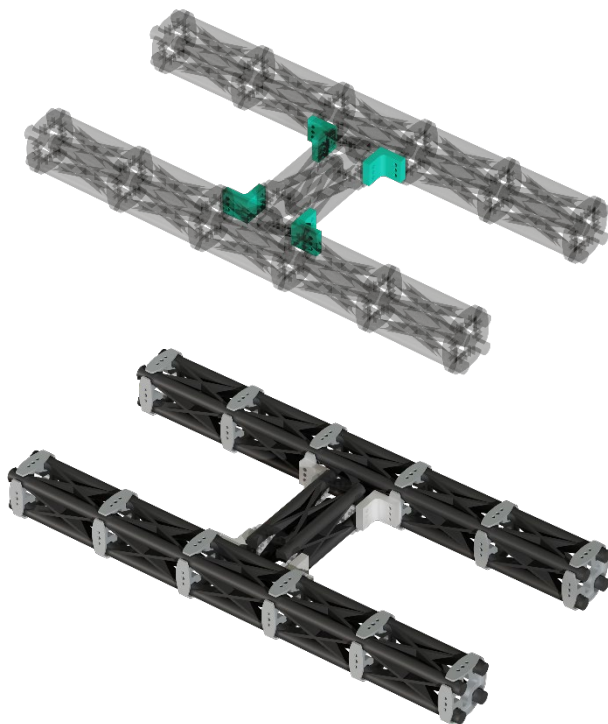

FFT *lightweight* FibreTEC Brackets

Highlights:

- FLW810008**525**
- 40mm x 40mm
- for FibreTEC Profile SW80

Basic Data

| | |
|----------|-------------|
| Length | 40 mm |
| Width | 40 mm |
| Weight | Ca. 0,12 kg |
| Material | EN AW-7075 |

Optional screw connection set

| | |
|-----------------|---------------------------|
| Cylinder screws | ISO4762 M6 x 25 – 10.9 |
| Nordlock washer | NL 6 |
| Dowel pin | ISO08735 6m6 x 18 |