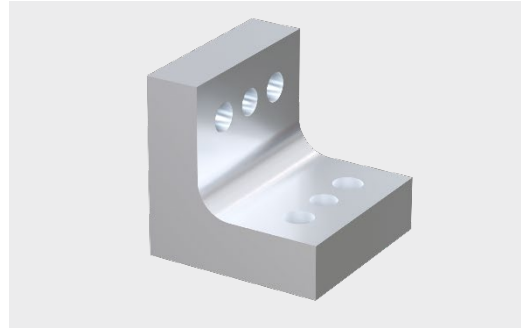

FFT *lightweight* FibreTEC Brackets

Highlights:

- FLW810008**527**
- 40mm x 45mm
- for FibreTEC Profile SW80

Basic Data

Length	40 mm
Width	45 mm
Weight	Ca. 0,23 kg
Material	EN AW-7075

Optional screw connection set

Cylinder screws	ISO4762 M6 x 25 – 10.9
Nordlock washer	NL 6
Dowel pin	ISO08735 6m6 x 18