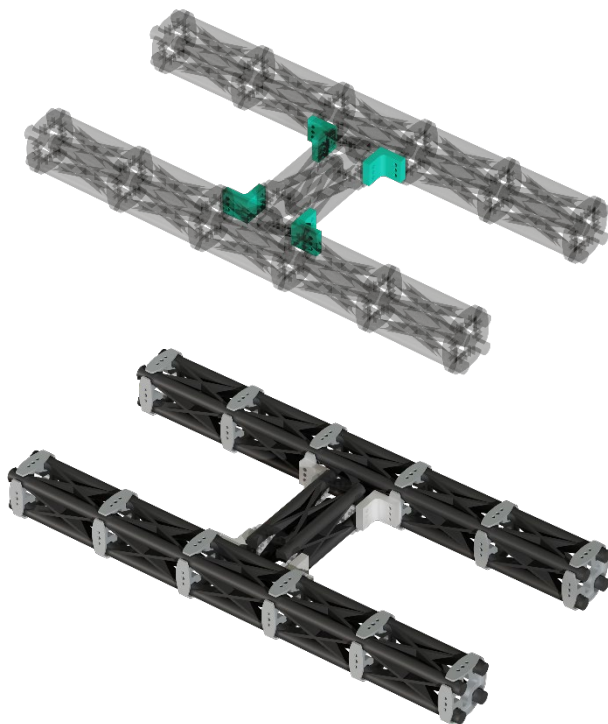

FFT *lightweight* FibreTEC Brackets

Highlights:

- FLW810008**527**
- 40mm x 45mm
- for FibreTEC Profile SW80

Basic Data

Length	40 mm
Width	45 mm
Weight	Ca. 0,23 kg
Material	EN AW-7075

Optional screw connection set

Cylinder screws	ISO4762 M6 x 25 – 10.9
Nordlock washer	NL 6
Dowel pin	ISO08735 6m6 x 18