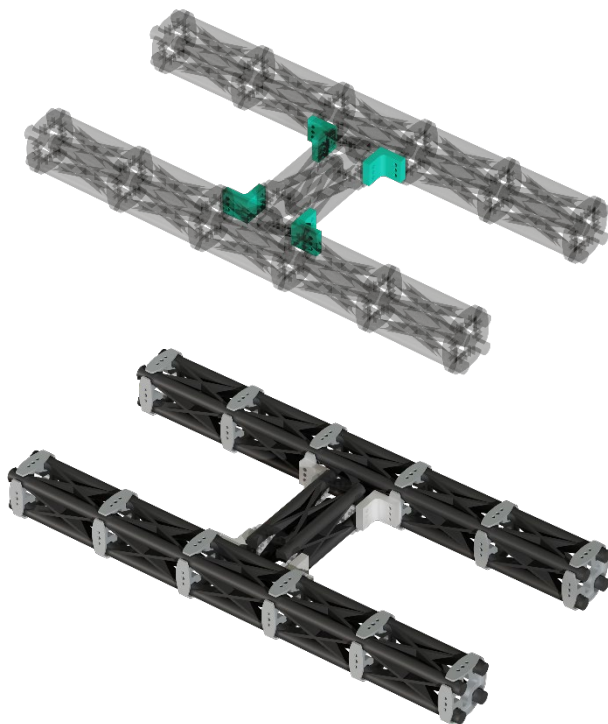

# FFT *lightweight* FibreTEC Brackets

## Highlights:

- FLW810008**533**
- 45mm x 110mm
- for FibreTEC Profile SW80

### Basic Data

Length	45 mm
Width	110 mm
Weight	Ca. 0,63 kg
Material	EN AW-7075

### Optional screw connection set

Cylinder screws	ISO4762 M6 x 25 – 10.9
Nordlock washer	NL 6
Dowel pin	ISO08735 6m6 x 18