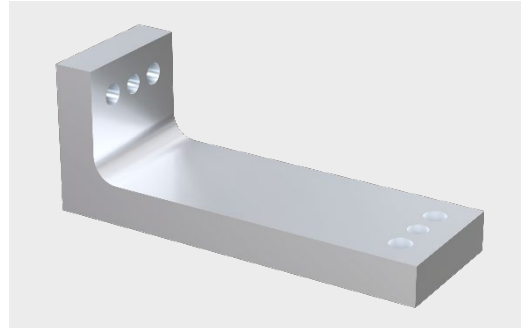

FFT *lightweight* FibreTEC Brackets

Highlights:

- FLW810008**531**
- 45mm x 115mm
- for FibreTEC Profile SW80

Basic Data

Length	45 mm
Width	115 mm
Weight	Ca. 0,63 kg
Material	EN AW-7075

Optional screw connection set

Cylinder screws	ISO4762 M6 x 25 – 10.9
Nordlock washer	NL 6
Dowel pin	ISO08735 6m6 x 18