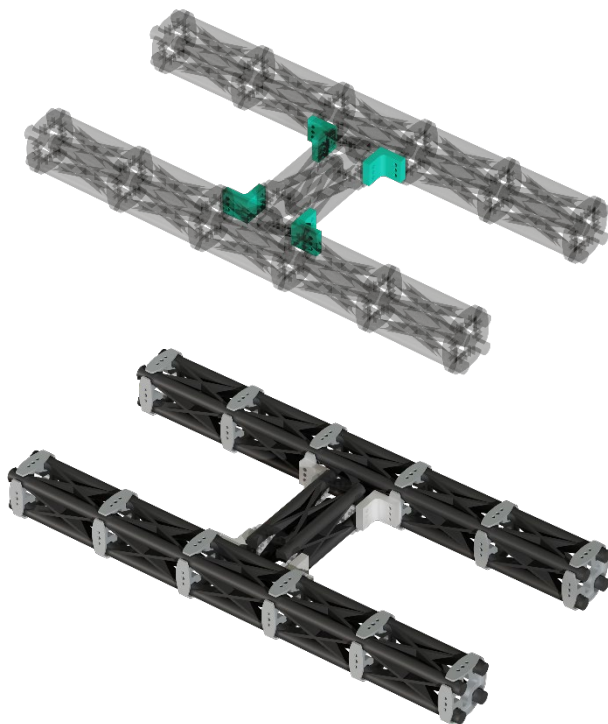

FFT *lightweight* FibreTEC Brackets

Highlights:

- FLW810008**531**
- 45mm x 115mm
- for FibreTEC Profile SW80

Basic Data

Length	45 mm
Width	115 mm
Weight	Ca. 0,63 kg
Material	EN AW-7075

Optional screw connection set

Cylinder screws	ISO4762 M6 x 25 – 10.9
Nordlock washer	NL 6
Dowel pin	ISO08735 6m6 x 18