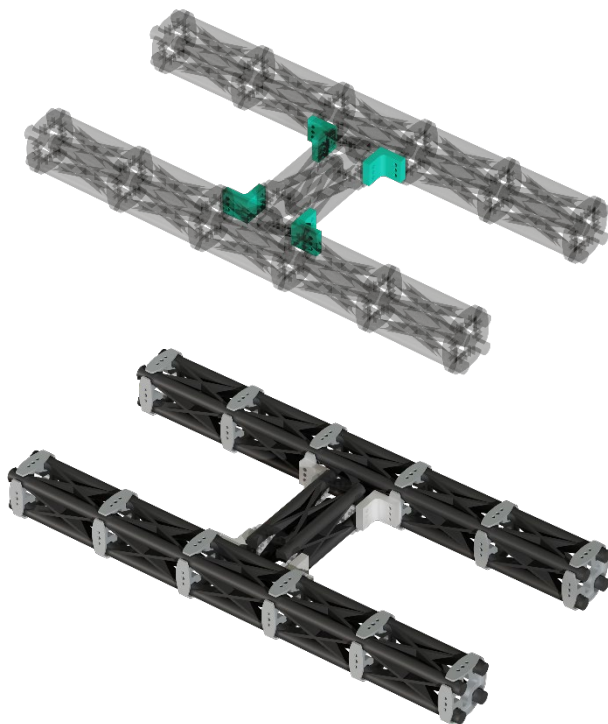

# FFT *lightweight* FibreTEC Brackets

## Highlights:

- FLW810008**529**
- 45mm x 45mm
- for FibreTEC Profile SW80

### Basic Data

Length	45 mm
Width	45 mm
Weight	Ca. 0,26 kg
Material	EN AW-7075

### Optional screw connection set

Cylinder screws	ISO4762 M6 x 25 – 10.9
Nordlock washer	NL 6
Dowel pin	ISO08735 6m6 x 18