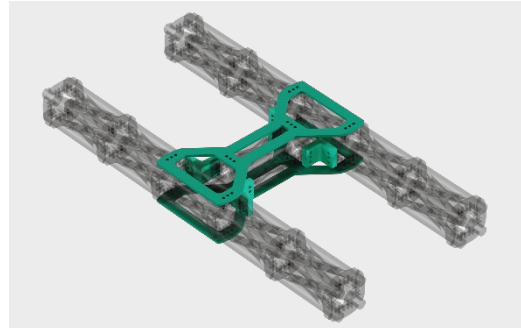

FFT *lightweight* FibreTEC H-Connector

Highlights:

- FLW810008**323/324**
- for FibreTEC Profile SW80
- For a connection according to specification, you need:
 - 2x H-Connectors
 - 4x bracket FLW81000**529**
 - 1x Connection set (optional)

Basic Data

Length	380 mm
Width	175 mm
Height	5 mm / 10 mm
Weight	ca. 0,33 kg / 0,66 kg
Material	EN AW-7075

Optional screw connection set 5mm

Cylinder screws	ISO4762 M6 x 20 – 10.9
Nordlock washer	NL 6
Cylinder pins	ISO08735 6m6 x 14

Optional screw connection set 10mm

Cylinder screws	ISO4762 M6 x 28 – 10.9
Nordlock washer	NL 6
Cylinder pins	ISO08735 6m6 x 18