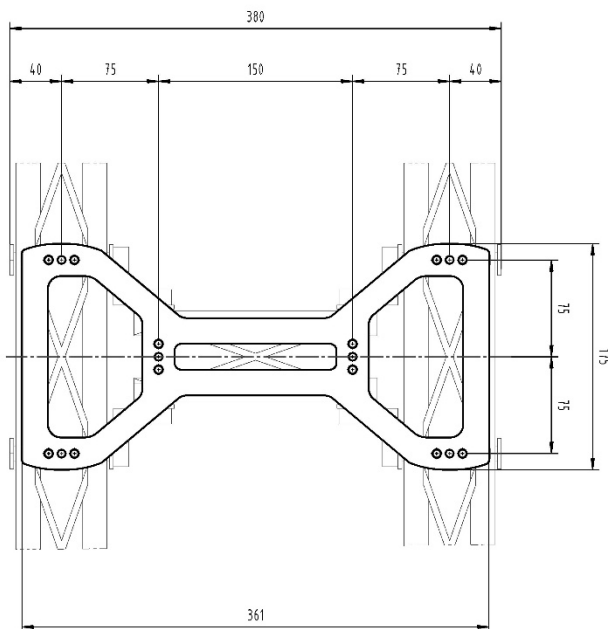

FFT *lightweight* FibreTEC H-Connector

Highlights:

- FLW810008**323/324**
- for FibreTEC Profile SW80
- For a connection according to specification, you need:
 - 2x H-Connectors
 - 4x bracket FLW81000**529**
 - 1x Connection set (optional)

Basic Data

Length	380 mm
Width	175 mm
Height	5 mm / 10 mm
Weight	ca. 0,33 kg / 0,66 kg
Material	EN AW-7075

Optional screw connection set 5mm

Cylinder screws	ISO4762 M6 x 20 – 10.9
Nordlock washer	NL 6
Cylinder pins	ISO08735 6m6 x 14

Optional screw connection set 10mm

Cylinder screws	ISO4762 M6 x 28 – 10.9
Nordlock washer	NL 6
Cylinder pins	ISO08735 6m6 x 18