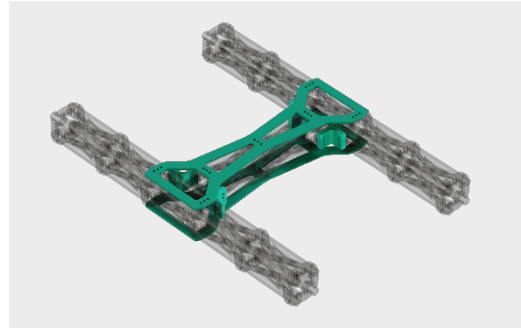

FFT *lightweight* FibreTEC H-Connector

Highlights:

- FLW810008**325/326**
- for FibreTEC Profile SW80
- For a connection according to specification, you need:
 - 2x H-Connectors
 - 4x bracket FLW81000**529**
 - 1x Connection set (optional)

Basic Data

Length	530 mm
Width	175 mm
Height	5 mm / 10 mm
Weight	ca. 0,48 kg / 0,95 kg
Material	EN AW-7075

Optional screw connection set 5mm

Cylinder screws	ISO4762 M6 x 20 – 10.9
Nordlock washer	NL 6
Cylinder pins	ISO08735 6m6 x 14

Optional screw connection set 10mm

Cylinder screws	ISO4762 M6 x 28 – 10.9
Nordlock washer	NL 6
Cylinder pins	ISO08735 6m6 x 18