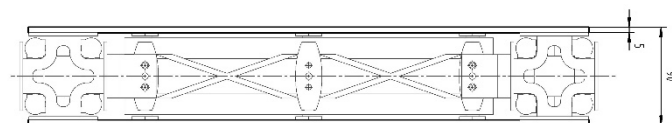

FFT *lightweight* FibreTEC H-Connector

Highlights:

- FLW810008**325/326**
- for FibreTEC Profile SW80
- For a connection according to specification, you need:
 - 2x H-Connectors
 - 4x bracket FLW81000**529**
 - 1x Connection set (optional)

Basic Data

Length	530 mm
Width	175 mm
Height	5 mm / 10 mm
Weight	ca. 0,48 kg / 0,95 kg
Material	EN AW-7075

Optional screw connection set 5mm

Cylinder screws	ISO4762 M6 x 20 – 10.9
Nordlock washer	NL 6
Cylinder pins	ISO08735 6m6 x 14