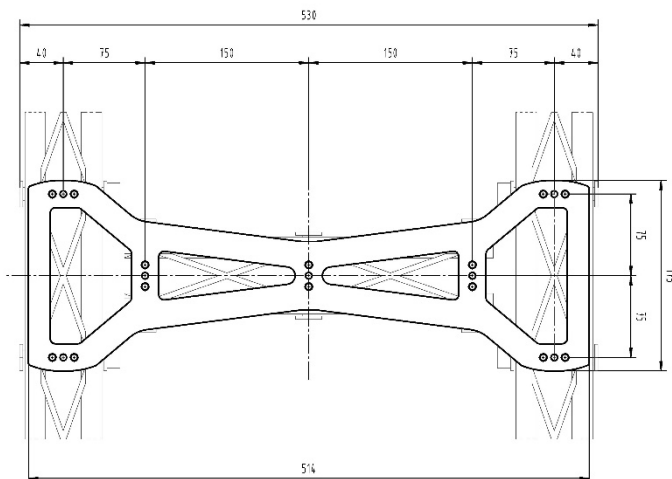

FFT *lightweight* FibreTEC H-Connector

Highlights:

- FLW810008**325/326**
- for FibreTEC Profile SW80
- For a connection according to specification, you need:
 - 2x H-Connectors
 - 4x bracket FLW81000**529**
 - 1x Connection set (optional)

Basic Data

Length	530 mm
Width	175 mm
Height	5 mm / 10 mm
Weight	ca. 0,48 kg / 0,95 kg
Material	EN AW-7075

Optional screw connection set 5mm

Cylinder screws	ISO4762 M6 x 20 – 10.9
Nordlock washer	NL 6
Cylinder pins	ISO08735 6m6 x 14

Optional screw connection set 10mm

Cylinder screws	ISO4762 M6 x 28 – 10.9
Nordlock washer	NL 6
Cylinder pins	ISO08735 6m6 x 18