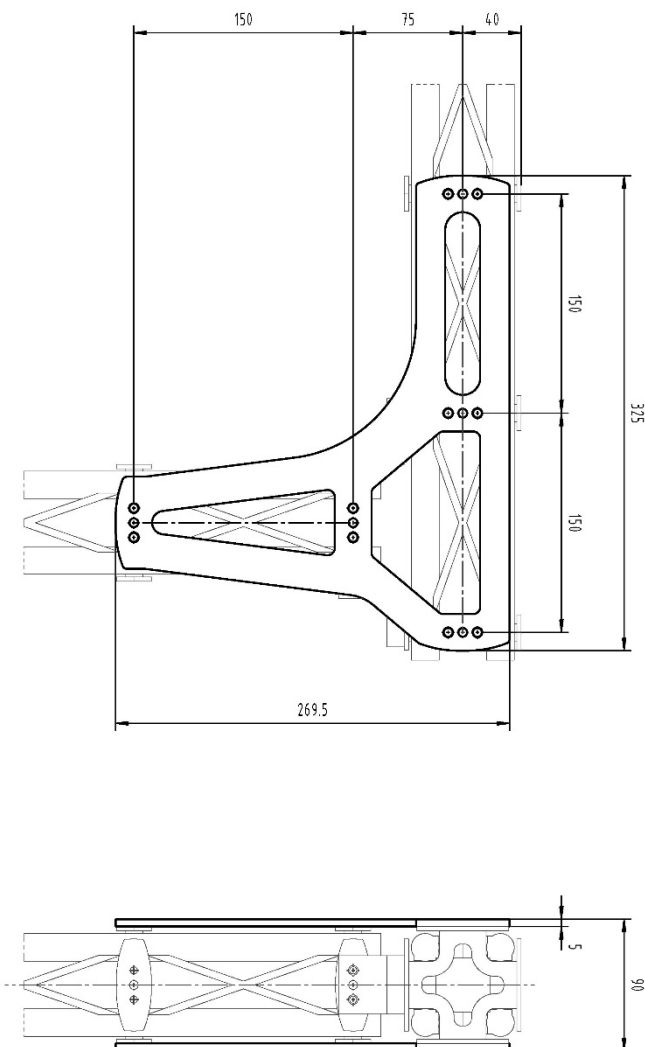

FFT *lightweight* FibreTEC L-Connector

Highlights:

- FLW810008**329/330**
- for FibreTEC Profile SW80
- For a connection according to specification, you need:
 - 2x L-Connectors
 - 4x bracket FLW81000**529**
 - 1x Connection set (optional)

Basic Data	
Length	325 mm
Width	269,5 mm
Height	5 mm / 10 mm
Weight	ca. 0,35 kg / 0,71 kg
Material	EN AW-7075

Optional screw connection set 5mm	
Cylinder screws	ISO4762 M6 x 20 – 10.9
Nordlock washer	NL 6
Cylinder pins	ISO08735 6m6 x 14

Optional screw connection set 10mm	
Cylinder screws	ISO4762 M6 x 28 – 10.9
Nordlock washer	NL 6
Cylinder pins	ISO08735 6m6 x 18