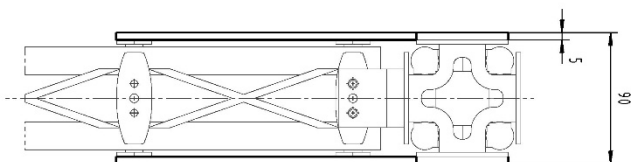

FFT *lightweight* FibreTEC L-Connector

Highlights:

- FLW810008**331/332**
- for FibreTEC Profile SW80
- For a connection according to specification, you need:
 - 2x L-Connectors
 - 4x bracket FLW81000**529**
 - 1x Connection set (optional)

Basic Data	
Length	269 mm
Width	269 mm
Height	5 mm / 10 mm
Weight	ca. 0,26 kg / 0,52 kg
Material	EN AW-7075

Optional screw connection set 5mm	
Cylinder screws	ISO4762 M6 x 20 – 10.9
Nordlock washer	NL 6
Cylinder pins	ISO08735 6m6 x 14

Optional screw connection set 10mm	
Cylinder screws	ISO4762 M6 x 28 – 10.9
Nordlock washer	NL 6
Cylinder pins	ISO08735 6m6 x 18