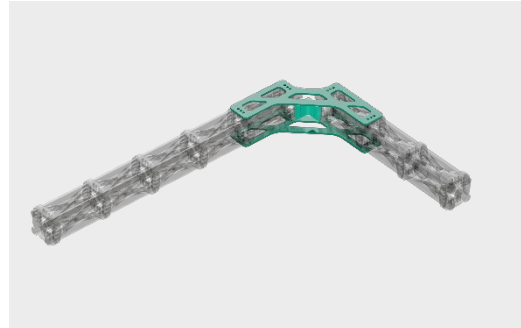

FFT *lightweight* FibreTEC L-Connector

Highlights:

- FLW810008**331/332**
- for FibreTEC Profile SW80
- For a connection according to specification, you need:
 - 2x L-Connectors
 - 4x bracket FLW81000**529**
 - 1x Connection set (optional)

Basic Data	
Length	269 mm
Width	269 mm
Height	5 mm / 10 mm
Weight	ca. 0,26 kg / 0,52 kg
Material	EN AW-7075

Optional screw connection set 5mm	
Cylinder screws	ISO4762 M6 x 20 – 10.9
Nordlock washer	NL 6
Cylinder pins	ISO08735 6m6 x 14

Optional screw connection set 10mm	
Cylinder screws	ISO4762 M6 x 28 – 10.9
Nordlock washer	NL 6
Cylinder pins	ISO08735 6m6 x 18