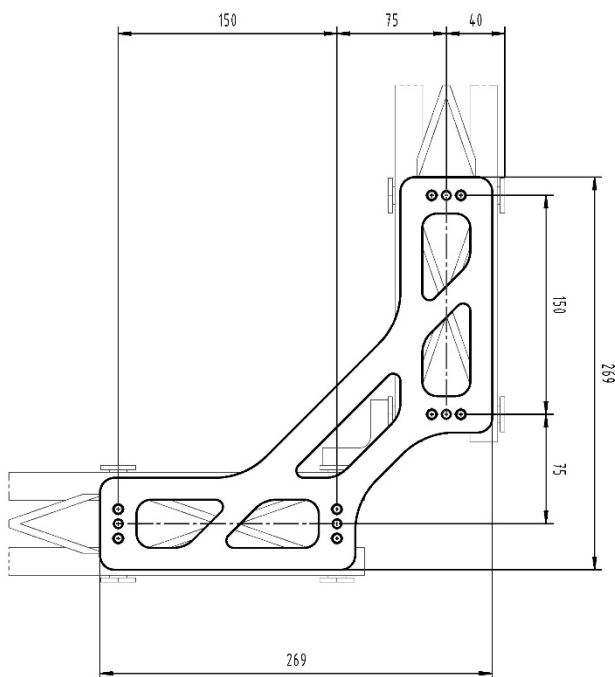

FFT *lightweight* FibreTEC L-Connector

Highlights:

- FLW810008**331/332**
- for FibreTEC Profile SW80
- For a connection according to specification, you need:
 - 2x L-Connectors
 - 4x bracket FLW81000**529**
 - 1x Connection set (optional)

Basic Data	
Length	269 mm
Width	269 mm
Height	5 mm / 10 mm
Weight	ca. 0,26 kg / 0,52 kg
Material	EN AW-7075

Optional screw connection set 5mm	
Cylinder screws	ISO4762 M6 x 20 – 10.9
Nordlock washer	NL 6
Cylinder pins	ISO08735 6m6 x 14

Optional screw connection set 10mm	
Cylinder screws	ISO4762 M6 x 28 – 10.9
Nordlock washer	NL 6
Cylinder pins	ISO08735 6m6 x 18