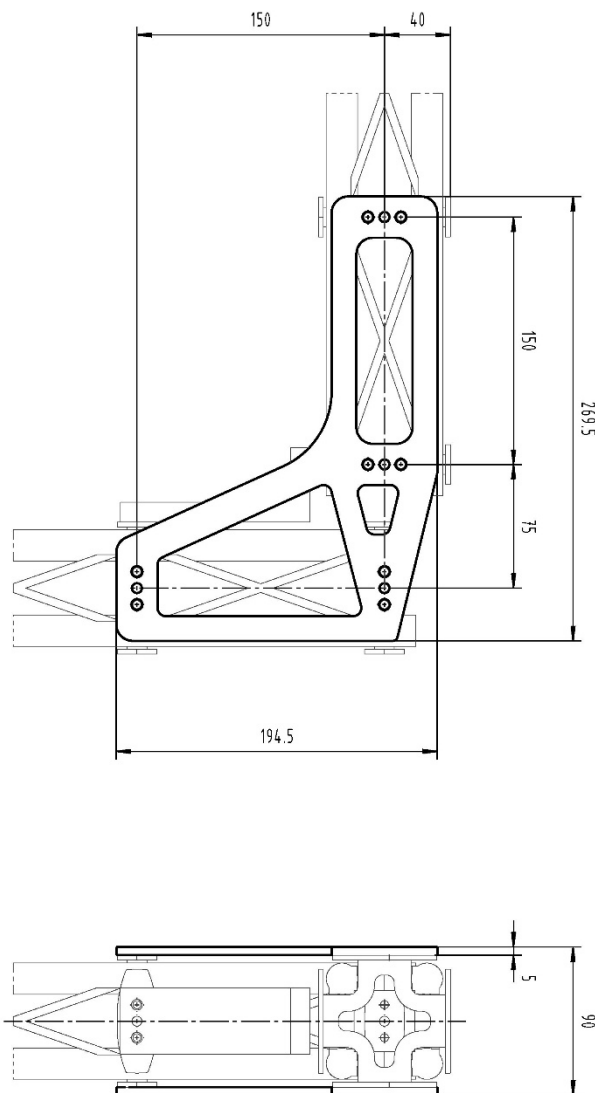

## Highlights:

- FLW810008**333/334**
- for FibreTEC Profile SW80
- For a connection according to specification, you need:
  - 2x L-Connectors
  - 4x bracket FLW81000**529**
  - 1x Connection set (optional)

Basic Data	
Length	269 mm
Width	194,5 mm
Height	5 mm / 10 mm
Weight	ca. 0,23 kg / 0,46 kg
Material	EN AW-7075

Optional screw connection set 5mm	
Cylinder screws	ISO4762 M6 x 20 – 10.9
Nordlock washer	NL 6
Cylinder pins	ISO08735 6m6 x 14

Optional screw connection set 10mm	
Cylinder screws	ISO4762 M6 x 28 – 10.9
Nordlock washer	NL 6
Cylinder pins	ISO08735 6m6 x 18