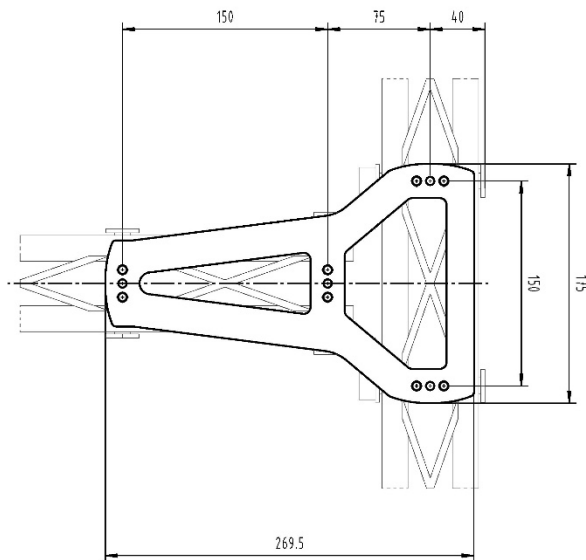

FFT *lightweight* FibreTEC T-Connector

Highlights:

- FLW810008**321/322**
- for FibreTEC Profile SW80
- For a connection according to specification, you need:
 - 2x T-Connectors
 - 4x bracket FLW81000**529**
 - 1x Connection set (optional)

Basic Data	
Length	269,5 mm
Width	175 mm
Height	5 mm / 10 mm
Weight	ca. 0,25 kg / 0,50 kg
Material	EN AW-7075

Optional screw connection set 5mm	
Cylinder screws	ISO4762 M6 x 20 – 10.9
Nordlock washer	NL 6
Cylinder pins	ISO08735 6m6 x 14

Optional screw connection set 10mm	
Cylinder screws	ISO4762 M6 x 28 – 10.9
Nordlock washer	NL 6
Cylinder pins	ISO08735 6m6 x 18