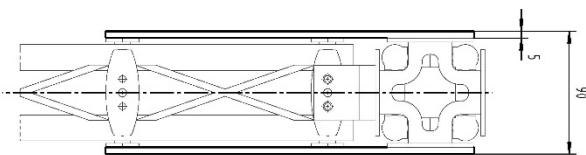

FFT *lightweight* FibreTEC T-Connector

Highlights:

- FLW810008**321/322**
- for FibreTEC Profile SW80
- For a connection according to specification, you need:
 - 2x T-Connectors
 - 4x bracket FLW81000**529**
 - 1x Connection set (optional)

Basic Data	
Length	269,5 mm
Width	175 mm
Height	5 mm / 10 mm
Weight	ca. 0,25 kg / 0,50 kg
Material	EN AW-7075

Optional screw connection set 5mm	
Cylinder screws	ISO4762 M6 x 20 – 10.9
Nordlock washer	NL 6
Cylinder pins	ISO08735 6m6 x 14

Optional screw connection set 10mm	
Cylinder screws	ISO4762 M6 x 28 – 10.9
Nordlock washer	NL 6
Cylinder pins	ISO08735 6m6 x 18