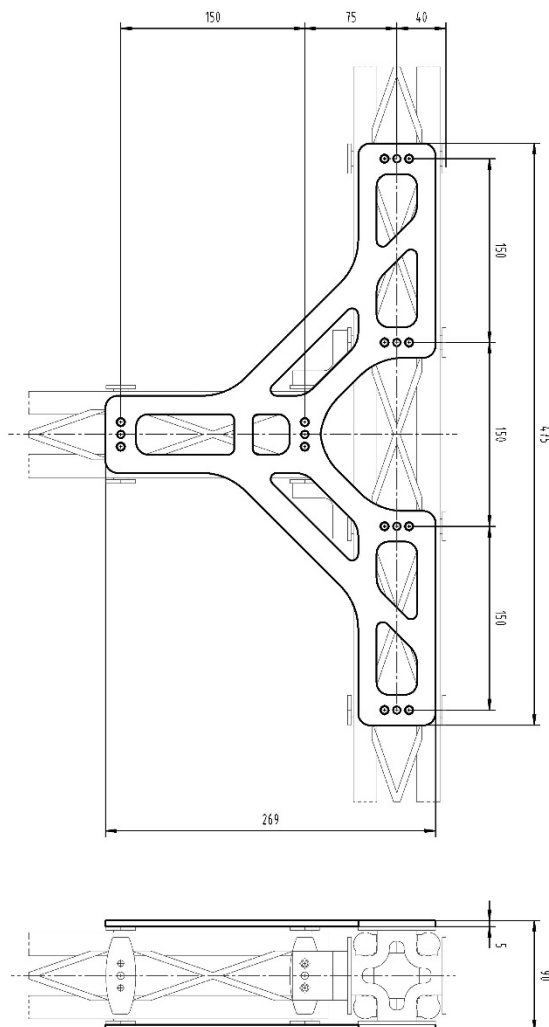

## Highlights:

- FLW810008**335/336**
- for FibreTEC Profile SW80
- For a connection according to specification, you need:
  - 2x T-Connectors
  - 4x bracket FLW81000**529**
  - 1x Connection set (optional)

### Basic Data

Length	475 mm
Width	269 mm
Height	5 mm / 10 mm
Weight	ca. 0,43 kg / 0,86 kg
Material	EN AW-7075

### Optional screw connection set 5mm

Cylinder screws	ISO4762 M6 x 20 – 10.9
Nordlock washer	NL 6
Cylinder pins	ISO08735 6m6 x 14

### Optional screw connection set 10mm

Cylinder screws	ISO4762 M6 x 28 – 10.9
Nordlock washer	NL 6
Cylinder pins	ISO08735 6m6 x 18