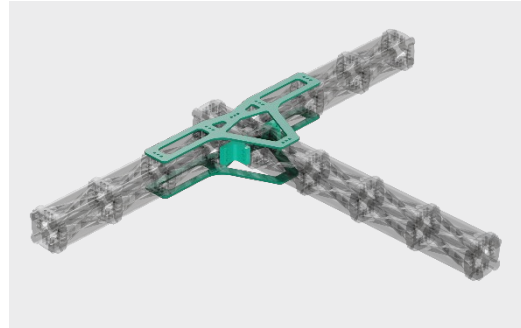

FFT *lightweight* FibreTEC T-Connector

Highlights:

- FLW810008**337/338**
- for FibreTEC Profile SW80
- For a connection according to specification, you need:
 - 2x T-Connectors
 - 4x bracket FLW81000**529**
 - 1x Connection set (optional)

Basic Data	
Length	475 mm
Width	194,5 mm
Height	5 mm / 10 mm
Weight	ca. 0,35 kg / 0,7 kg
Material	EN AW-7075

Optional screw connection set 5mm	
Cylinder screws	ISO4762 M6 x 20 – 10.9
Nordlock washer	NL 6
Cylinder pins	ISO08735 6m6 x 14

Optional screw connection set 10mm	
Cylinder screws	ISO4762 M6 x 28 – 10.9
Nordlock washer	NL 6
Cylinder pins	ISO08735 6m6 x 18

All information regarding the properties and usability of our products is provided for informational purposes only and does not constitute a guarantee of characteristics. The scope and content of our deliveries and services are determined solely by the respective contractual agreement. Technical data and illustrations are non-binding. We reserve the right to make changes at any time during technical developments.