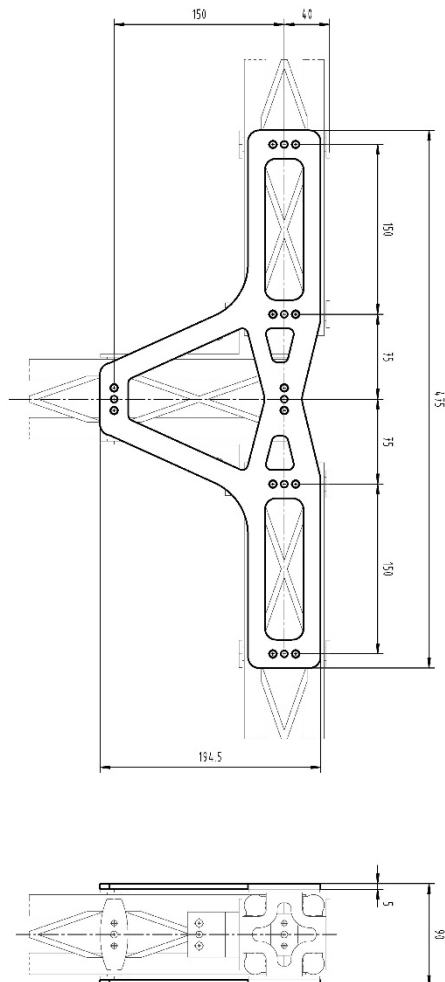

FFT *lightweight* FibreTEC T-Connector

Highlights:

- FLW810008**337/338**
- for FibreTEC Profile SW80
- For a connection according to specification, you need:
 - 2x T-Connectors
 - 4x bracket FLW81000**529**
 - 1x Connection set (optional)

Basic Data	
Length	475 mm
Width	194,5 mm
Height	5 mm / 10 mm
Weight	ca. 0,35 kg / 0,7 kg
Material	EN AW-7075

Optional screw connection set 5mm	
Cylinder screws	ISO4762 M6 x 20 – 10.9
Nordlock washer	NL 6
Cylinder pins	ISO08735 6m6 x 14

Optional screw connection set 10mm	
Cylinder screws	ISO4762 M6 x 28 – 10.9
Nordlock washer	NL 6
Cylinder pins	ISO08735 6m6 x 18

All information regarding the properties and usability of our products is provided for informational purposes only and does not constitute a guarantee of characteristics. The scope and content of our deliveries and services are determined solely by the respective contractual agreement. Technical data and illustrations are non-binding. We reserve the right to make changes at any time during technical developments.