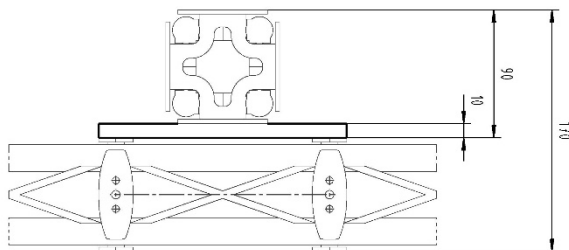

FFT *lightweight* FibreTEC X-Connector

Highlights:

- FLW81000**339**
- for FibreTEC Profile SW80
- For a connection according to specification, you need:
 - 1x X-Connectors
 - 1x Connection set (optional)

Basic Data

Length	174 mm
Width	174 mm
Height	10 mm
Weight	ca. 0,4 kg
Material	EN AW-7075

Optional screw connection set 10mm

Cylinder screws	ISO4762 M6 x 28 – 10.9
Nordlock washer	NL 6
Cylinder pins	ISO08735 6m6 x 18

FLW81000**339**

10 mm