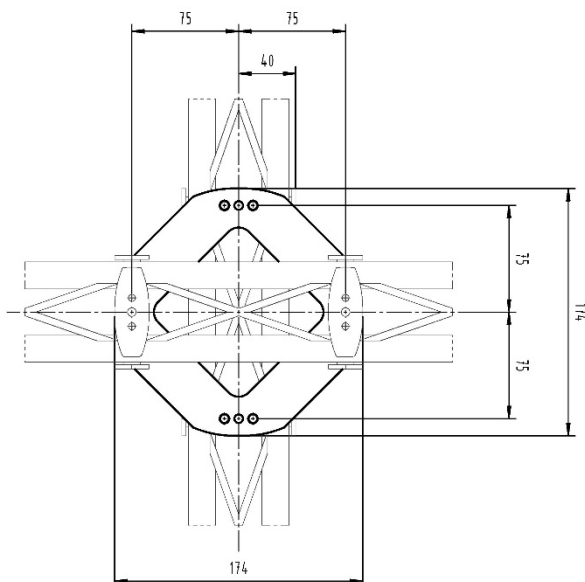

FFT *lightweight* FibreTEC X-Connector

Highlights:

- FLW81000**339**
- for FibreTEC Profile SW80
- For a connection according to specification, you need:
 - 1x X-Connectors
 - 1x Connection set (optional)

Basic Data

Length	174 mm
Width	174 mm
Height	10 mm
Weight	ca. 0,4 kg
Material	EN AW-7075

Optional screw connection set 10mm

Cylinder screws	ISO4762 M6 x 28 – 10.9
Nordlock washer	NL 6
Cylinder pins	ISO08735 6m6 x 18

FLW81000**339**

10 mm