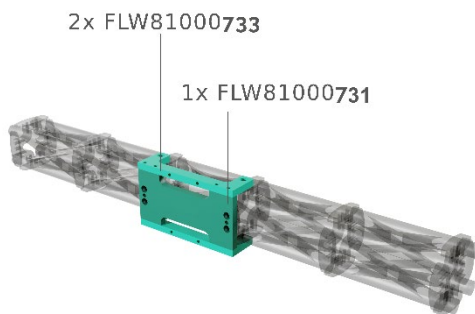

# FFT *lightweight* FibreTEC Mounting

## Highlights:

- FLW81000**731**
- for FibreTEC Profile SW80
- Connection plate
- Can only be used with support plate FLW8100**733**
- Without pre-drilling

### Basic Data

Length	170 mm
Width	80 mm
Height	10 mm
Weight	Ca. 0,32 kg
Material	EN AW-7075

## Example: FLW81000**733** / **743**