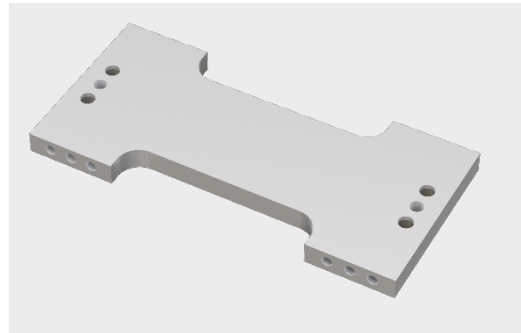

# FFT *lightweight* FibreTEC Mounting

## Highlights:

- FLW81000**731**
- for FibreTEC Profile SW80
- Connection plate
- Can only be used with support plate FLW8100**733**
- Without pre-drilling

### Basic Data

Length	170 mm
Width	80 mm
Height	10 mm
Weight	Ca. 0,32 kg
Material	EN AW-7075