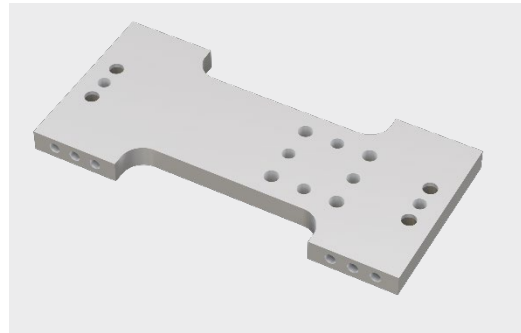

FFT *lightweight* FibreTEC Mounting

Highlights:

- FLW81000**741**
- for FibreTEC Profile SW80
- Connection plate
- Can only be used with two support plates FLW81000**733**

Basic Data

Length	170 mm
Width	80 mm
Height	10 mm
Weight	Ca. 0,27 kg
Material	EN AW-7075
Cylinder screws	4x M8
Centring hole	4x $\varnothing 6$ H7

Example: FLW81000**733** / **747**