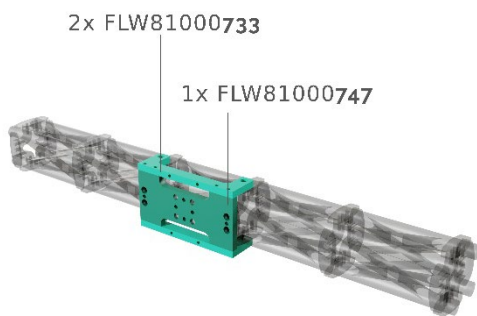

FFT *lightweight* FibreTEC Mounting

Highlights:

- FLW81000**741**
- for FibreTEC Profile SW80
- Connection plate
- Can only be used with two support plates FLW81000**733**

Basic Data

Length	170 mm
Width	80 mm
Height	10 mm
Weight	Ca. 0,27 kg
Material	EN AW-7075
Cylinder screws	4x M8
Centring hole	4x $\varnothing 6$ H7

Example: FLW81000**733** / **747**