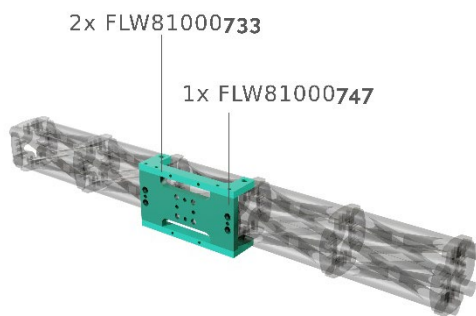

FFT *lightweight* FibreTEC Mounting

Highlights:

- FLW81000**743**
- for FibreTEC Profile SW80
- Connection plate
- Can only be used with two support plate FLW8100**733**

Basic Data

Length	170 mm
Width	80 mm
Height	10 mm
Weight	Ca. 0,27 kg
Material	EN AW-7075
Cylinder screws	4x M8
Centring hole	4x $\varnothing 6$ H7

Example: FLW81000**733** / **747**