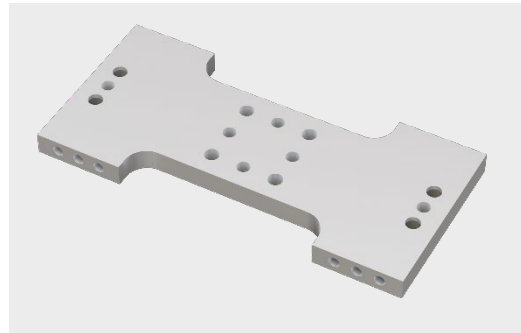

FFT *lightweight* FibreTEC Mounting

Highlights:

- FLW81000**743**
- for FibreTEC Profile SW80
- Connection plate
- Can only be used with two support plate FLW8100**733**

Basic Data

Length	170 mm
Width	80 mm
Height	10 mm
Weight	Ca. 0,27 kg
Material	EN AW-7075
Cylinder screws	4x M8
Centring hole	4x $\varnothing 6$ H7

Example: FLW81000**733** / **747**