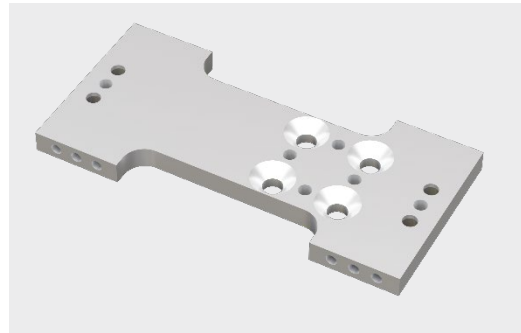

FFT *lightweight* FibreTEC Mounting

Highlights:

- FLW81000**745**
- for FibreTEC Profile SW80
- Connection plate
- Can only be used with two support plates FLW81000**733**

Basic Data

Length	170 mm
Width	80 mm
Height	10 mm
Weight	Ca. 0,27 kg
Material	EN AW-7075
Cylinder screws	4x $\varnothing 9$
Centring hole	4x $\varnothing 6$ H7

Example: FLW81000**733** / **747**