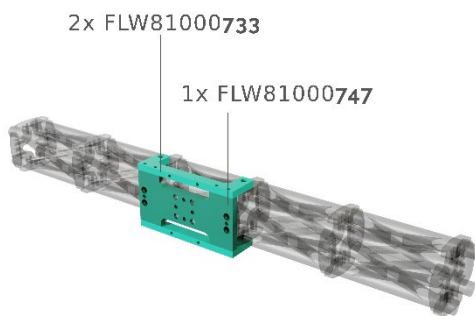

FFT *lightweight* FibreTEC Mounting

Highlights:

- FLW81000**745**
- for FibreTEC Profile SW80
- Connection plate
- Can only be used with two support plates FLW81000**733**

Basic Data

Length	170 mm
Width	80 mm
Height	10 mm
Weight	Ca. 0,27 kg
Material	EN AW-7075
Cylinder screws	4x $\varnothing 9$
Centring hole	4x $\varnothing 6$ H7

Example: FLW81000**733** / **747**