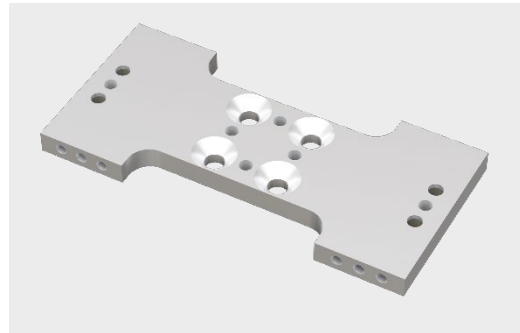

FFT *lightweight* FibreTEC Mounting

Highlights:

- FLW81000**747**
- for FibreTEC Profile SW80
- Connection plate
- Can only be used with two support plates FLW81000**733**

Basic Data

Length	170 mm
Width	80 mm
Height	10 mm
Weight	Ca. 0,27 kg
Material	EN AW-7075
Cylinder screws	4x Ø9
Centring hole	4x Ø6 H7

Example: FLW81000**733** / **747**