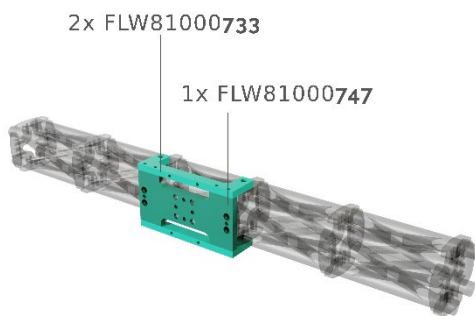

FFT *lightweight* FibreTEC Mounting

Highlights:

- FLW81000**747**
- for FibreTEC Profile SW80
- Connection plate
- Can only be used with two support plates FLW81000**733**

Basic Data

Length	170 mm
Width	80 mm
Height	10 mm
Weight	Ca. 0,27 kg
Material	EN AW-7075
Cylinder screws	4x Ø9
Centring hole	4x Ø6 H7

Example: FLW81000**733** / **747**