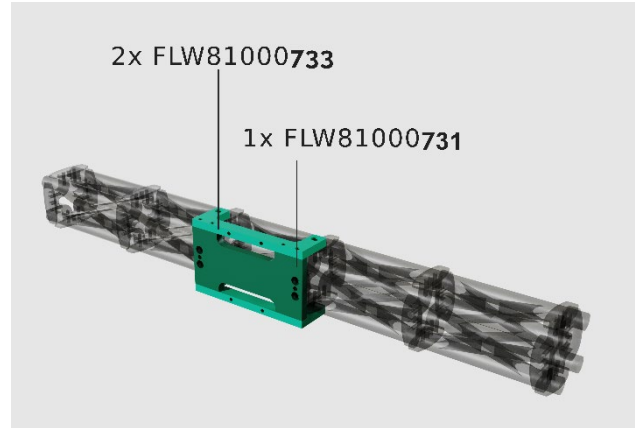

# FFT *lightweight* FibreTEC SIDE-Mounting

## Highlights:

- FLW81000**733** / **731** / **741** / **743** / **745** / **747**
- for FibreTEC Profile SW80
- Material EN AW-7075
- For a connection in accordance with the specifications, you will need:
  - 2x side support plates
  - 1x support plate

## Support plates:

## Side support plate: