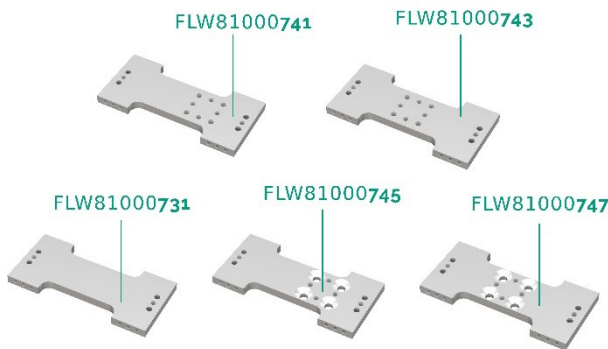

# FFT *lightweight* FibreTEC SIDE-Mounting

## Highlights:

- FLW81000**733** / **731** / **741** / **743** / **745** / **747**
- for FibreTEC Profile SW80
- Material EN AW-7075
- For a connection in accordance with the specifications, you will need:
  - 2x side support plates
  - 1x support plate

## Support plates:

## Side support plate: